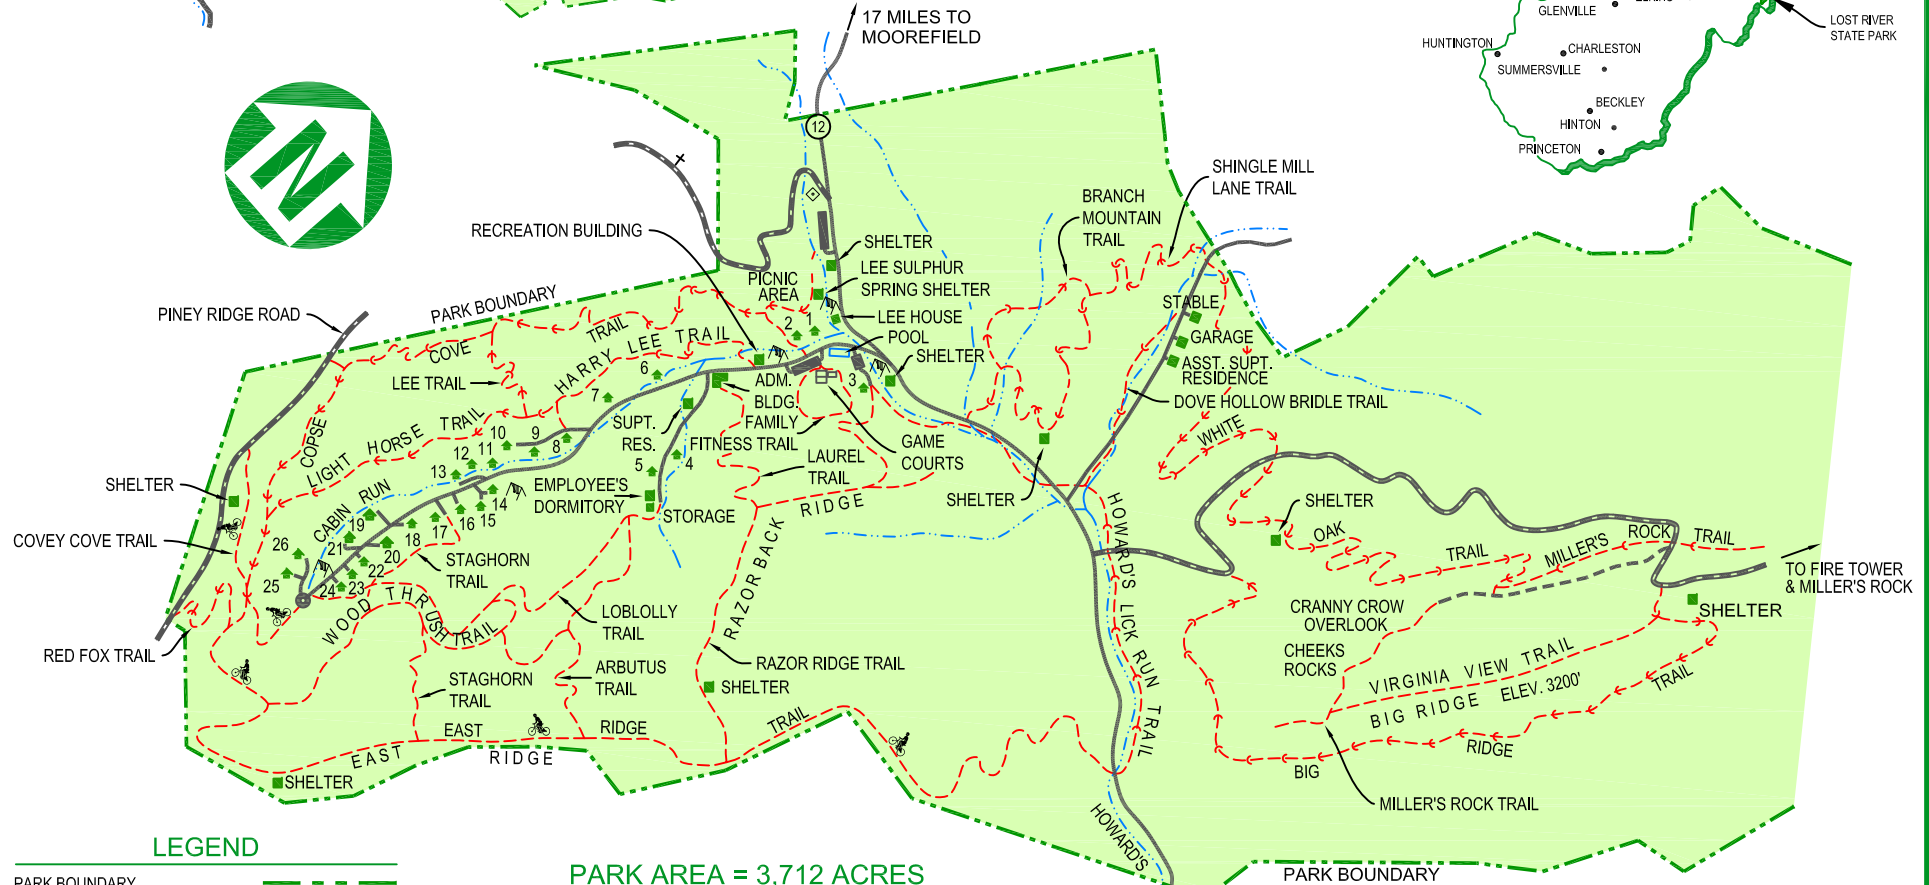

Lost River State Park

Park Map and Trails

LEGEND

PARK BOUNDARY	
PAVED ROAD	
*UNIMPROVED ROAD	
PRIMITIVE ROAD	
PARKING AREA	
TRAIL	
HORSEBACK RIDING TRAIL	
CABIN	
STREAM	
PLAYGROUND	
BALL FIELD	
MOUNTAIN BIKE TRAIL	
GATE	
CEMETERY	

PARK AREA = 3,712 ACRES

CABINS

STANDARD	2 PERSON CABIN	NO.
	3 PERSON CABIN	NO. 4
	4 PERSON CABIN	NO. 2,10,12,21
	6 PERSON CABIN	NO. 1,3,8,9,24
	8 PERSON CABIN	NO. 5,6,13,19
	8 PERSON CABIN	NO. 11
DELUXE	4 PERSON CABIN	NO. 14,15,16,17,18,20,22,23
	8 PERSON CABIN	NO. 7
ADA CABIN	2 BEDROOM CABIN	NO. 25
	4 BEDROOM CABIN	NO. 26

Lost River State Park

321 Park Drive, Mathias, WV 26812, (304) 897-5372, www.lostriversp.com