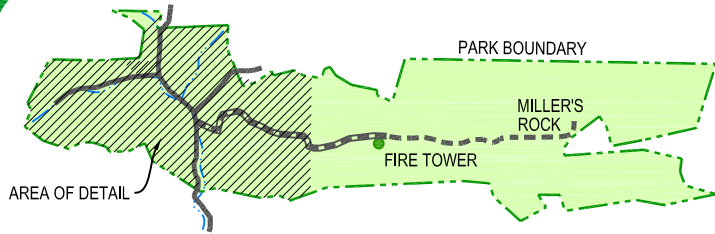

Lost River State Park

Park Map and Trails

LEGEND

PARK BOUNDARY	
PAVED ROAD	
*UNIMPROVED ROAD	
PRIMITIVE ROAD	
PARKING AREA	
TRAIL	
HORSEBACK RIDING TRAIL	
CABIN	
STREAM	
PLAYGROUND	
BALL FIELD	
MOUNTAIN BIKE TRAIL	
GATE	
CEMETERY	

PARK AREA = 3,712 ACRES

CABINS

STANDARD	2 PERSON CABIN	NO.
	3 PERSON CABIN	NO. 4
	4 PERSON CABIN	NO. 2,10,12,21
	6 PERSON CABIN	NO. 1,3,8,9,24
	8 PERSON CABIN	NO. 5,6,13,19
	8 PERSON CABIN	NO. 11
DELUXE	4 PERSON CABIN	NO. 14,15,16,17,18,20,22,23
	8 PERSON CABIN	NO. 7
ADA CABIN	2 BEDROOM CABIN	NO. 25
	4 BEDROOM CABIN	NO. 26