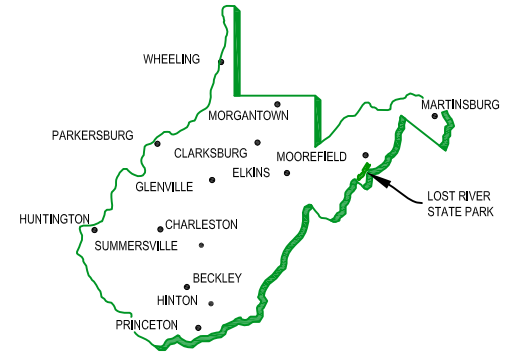

Lost River State Park

Park Map and Trails

LEGEND

PARK BOUNDARY	
PAVED ROAD	
*UNIMPROVED ROAD	
PRIMITIVE ROAD	
PARKING AREA	
TRAIL	
HORSEBACK RIDING TRAIL	
CABIN	
STREAM	
PLAYGROUND	
BALL FIELD	
MOUNTAIN BIKE TRAIL	
GATE	
CEMETERY	

Lost River State Park

321 Park Drive, Mathias, WV 26812, (304) 897-5372, www.lostriversp.com